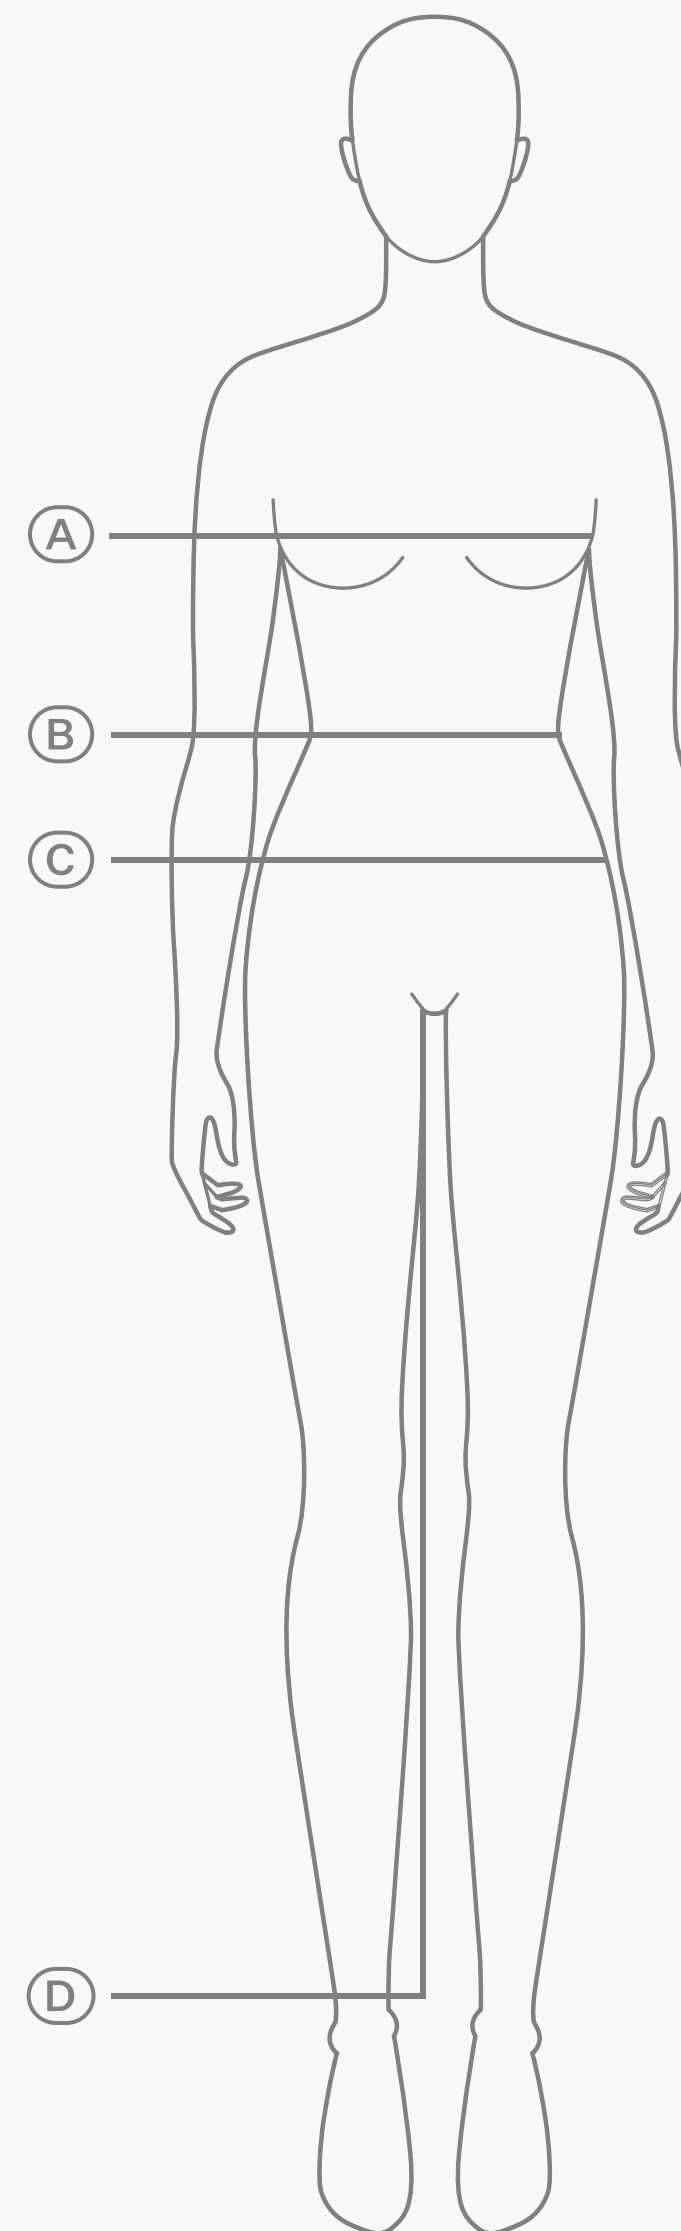

Size Guide

All measurements are taken directly on the body. All measurements are in cm.
The size guide is based on a body height of 168 - 172 cm.

Size Converter		Body measurements in cm				
INT	EU	Size	EU	Chest	Waist	Hip
XS	34	XS	34	82 cm	64 cm	90 cm
S	36	S	36	86 cm	68 cm	94 cm
M	38	M	38	90 cm	72 cm	98 cm
L	40	L	40	95 cm	77 cm	103 cm
XL	42	XL	42	100 cm	82 cm	108 cm
XS/S	34-36	How to measure your body A Chest Measure around the fullest part of your chest. Hold your arms down along your torso and wear your bra when measuring.				
S/M	36-38					
M/L	38-40					
L/XL	40-42					
		B Waist Measure around your natural waist (about 5 cm above your navel).				
		C Hip Measure around the fullest part of your hips.				
		D Inseam Measure the length of your inside leg from crotch to ankle.				

Jeans guide - Body measurements in cm			Leg size		Shoes size guide in cm	
Size	Waist	Hip	Inseam	Length	EU	CM
24	59,5 cm	85,5 cm	Inseam 28"	68 cm	36	23,5 cm
25	62,0 cm	88,0 cm	Inseam 30"	73 cm	37	24 cm
26	64,5 cm	90,5 cm	Inseam 32"	78 cm	38	24,5 cm
27	67,0 cm	93,0 cm	Inseam 34"	83 cm	39	25,5 cm
28	69,5 cm	95,5 cm			40	26 cm
29	72,0 cm	98,0 cm			41	26,5 cm
30	74,5 cm	100,5 cm				
31	77,0 cm	103,0 cm				
32	79,5 cm	105,5 cm				
33	82,0 cm	108,0 cm				
34	84,5 cm	110,5 cm				